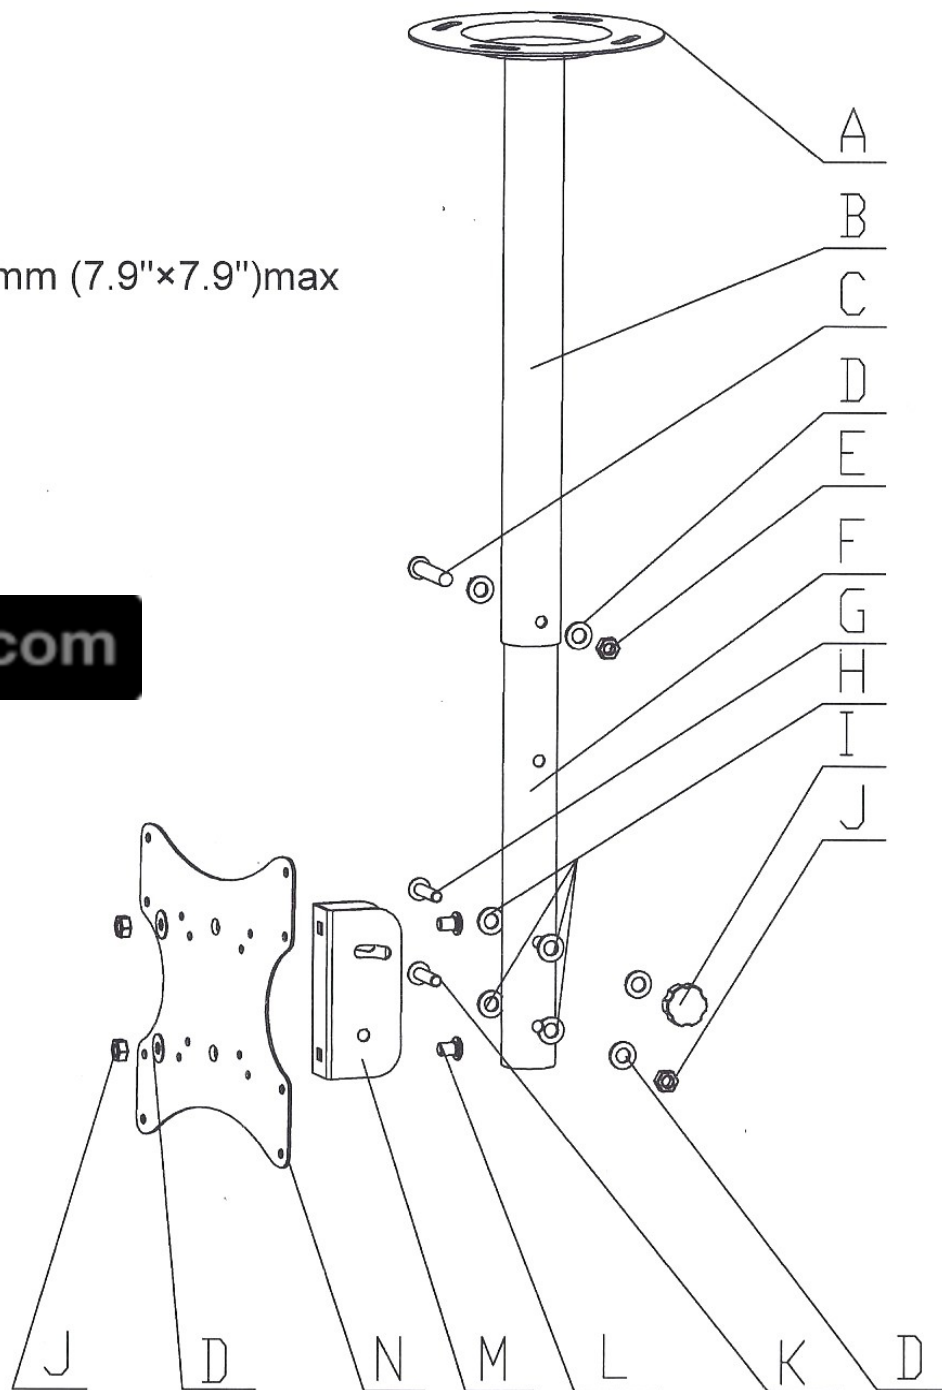

INSTRUCTION MANUAL

Display Size: 17" to 37"

Maximum Load: 25 kg (55 lbs)

Mounting Pattern: 200mm×200mm (7.9"×7.9")max

Tilt Range: -15°down

Pole Length: 580mm-900mm

BUY ON
www.cablematic.com

BOX CONTENTS

A	Pedestal	(×1)
B	Straight tube	(×1)
C	M8×40	(×1)
D	Washer	(×6)
E	Nut M8	(×1)
F	Straight tube	(×1)
G	Screw M8×45	(×1)
H	Plastic pad	(×4)
I	Nut M8	(×1)
J	Nut M8	(×3)
K	M8×45	(×1)
L	Screw M8×12	(×2)
M	Connecting panel	(×1)
N	Panel	(×1)
O	Hang hook	(×2)